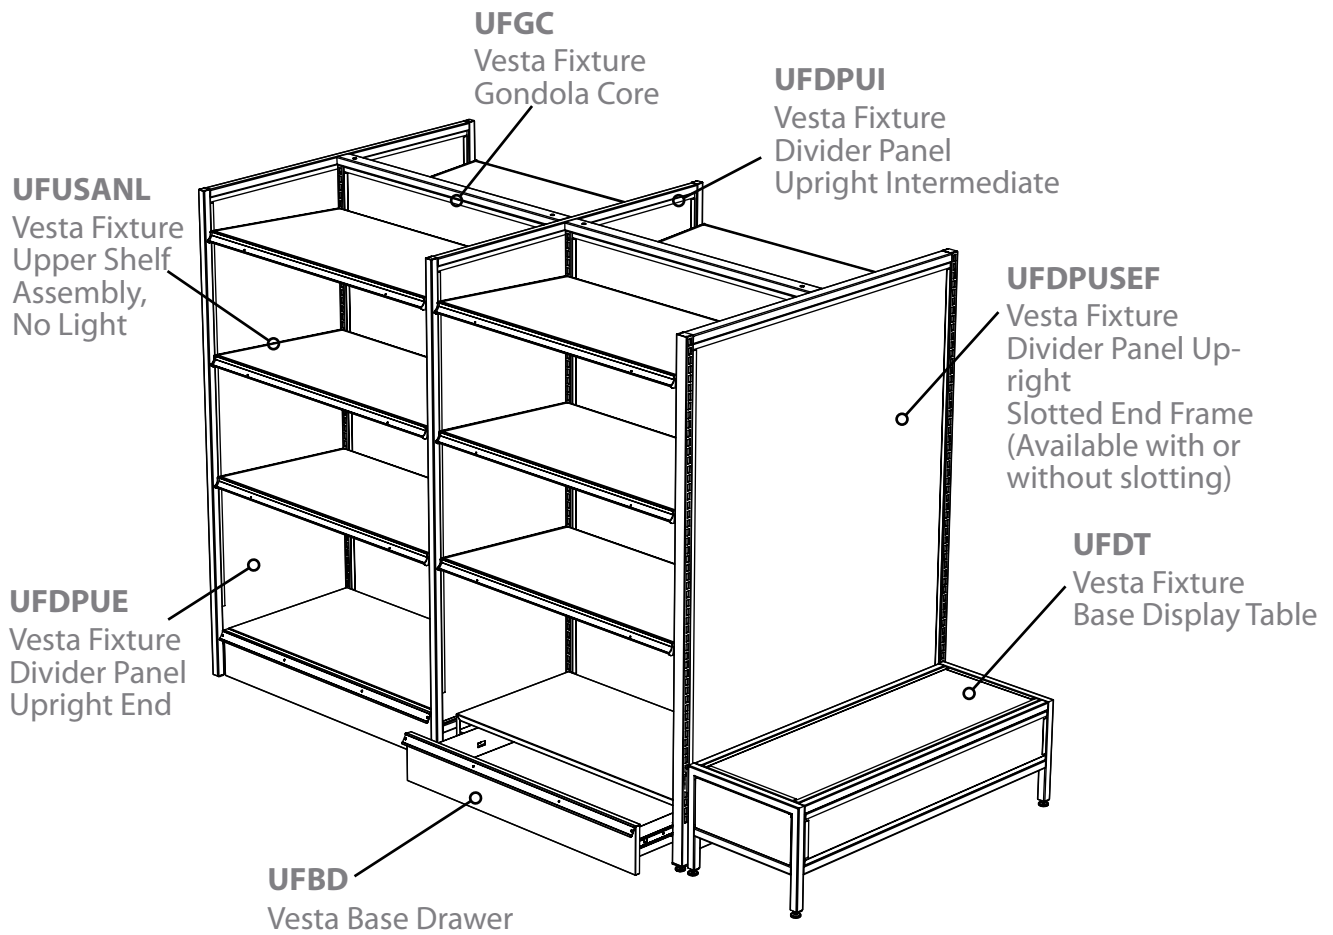

VESTA™

Translucent shelves allow for maximum light to flow through the fixture and illuminate all products

Take advantage of the Vesta Base Drawer for extra stock and supplies

Creates emphasis on special products and brands

ILLUMINATED DISPLAY SOLUTION

Madix's new Vesta creates a high end, clean, custom appearance. Vesta's optionally equipped LEDge Lights and acrylic shelves draw attention to merchandise by allowing lighting to fully penetrate the fixture's surfaces. When lighted the fixture glows. Additional options include Base Drawers and Base Display Tables.

Suggested Applications:

- Cosmetics
- Gift
- Glassware
- Small Appliance

LEDge LIGHT

Utilize Madix's optional LEDge Lights to highlight key shelves within a run and light up the entire display.

Vesta allows store planners to use any combination of wood or metal shelves along with optional LEDge Lights to draw attention to merchandise. Illuminate shelves with LEDge Lights to highlight merchandise and boost sales. For even more customization that fits your needs, utilize any Madix back including Coroplast, Lumiback, Laminate, Hardboard, or Acrylic.

Vesta Fixture Upper Shelf Assembly, No Light

Vesta Fixture Divider Panel Upright Intermediate

Vesta Fixture Base Display Table