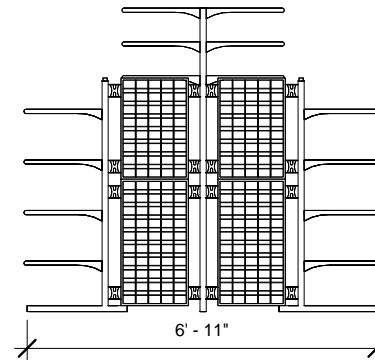

PLAN

3D PERSPECTIVE

FRONT ELEVATION

SIDE ELEVATION

LUXE POWER TOWER

www.madixinc.com

**MADIX REVIT
FAMILY**

ARCHITECTURAL VIEWS

Project number	MADIX BLOCKS	LUXE-PT
Date	10-09-13	
Drawn by	EF	Scale 3/8" = 1'-0"
Checked by	ND	