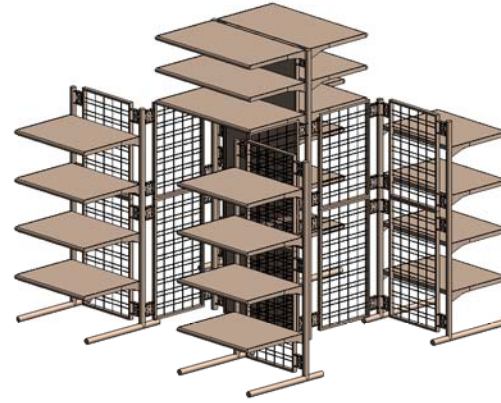

PLAN

3D PERSPECTIVE

FRONT ELEVATION

SIDE ELEVATION

LUXE POWER TOWER

www.madixinc.com

**MADIX REVIT
FAMILY**

ARCHITECTURAL VIEWS

Project number	MADIX BLOCKS	LUXE-PT
Date	10-09-13	
Drawn by	EF	Scale 3/8" = 1'-0"
Checked by	ND	