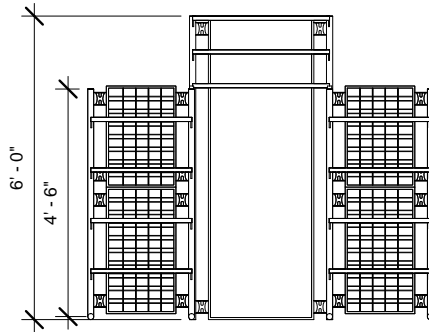

PLAN

3D PERSPECTIVE

FRONT ELEVATION

SIDE ELEVATION

LUXE POWER TOWER

www.madixinc.com

**MADIX REVIT
FAMILY**

ARCHITECTURAL VIEWS

Project number	MADIX BLOCKS	LUXE-PT
Date	10-09-13	
Drawn by	EF	Scale 3/8" = 1'-0"
Checked by	ND	